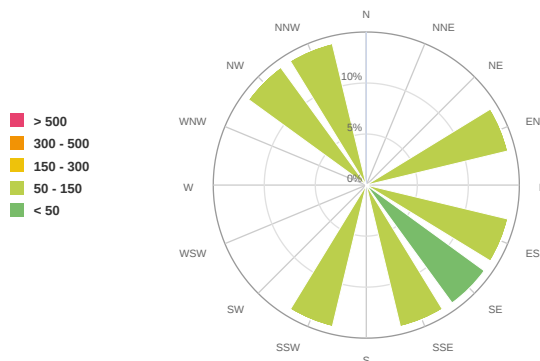

Wind Speed (m/s)

CO (ppb)

SO<sub>2</sub> (ppb)

PM<sub>1</sub> (μg/m<sup>3</sup>)

PM<sub>100</sub> (μg/m<sup>3</sup>)

Temperature (°C)

---