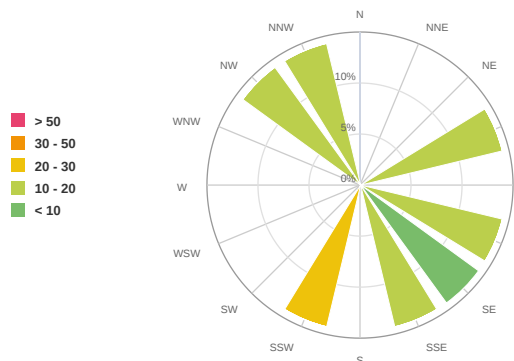

Wind Speed (m/s)

CO (ppb)

SO<sub>2</sub> (ppb)

PM<sub>1</sub> (μg/m<sup>3</sup>)

PM<sub>100</sub> (μg/m<sup>3</sup>)

Temperature (°C)

---