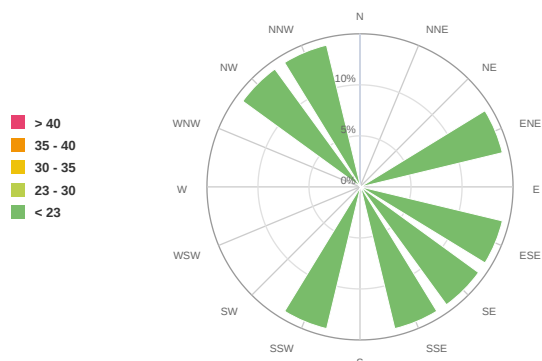

Wind Speed (m/s)

CO (ppb)

SO<sub>2</sub> (ppb)

PM<sub>1</sub> (μg/m<sup>3</sup>)

PM<sub>100</sub> (μg/m<sup>3</sup>)

Temperature (°C)

---