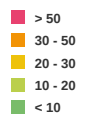

Wind Speed (m/s)

CO (ppb)

SO₂ (ppb)

PM₁ (μg/m³)

PM₁₀₀ (μg/m³)

Temperature (°C)

Alerte

No alerts for the selected date and time range